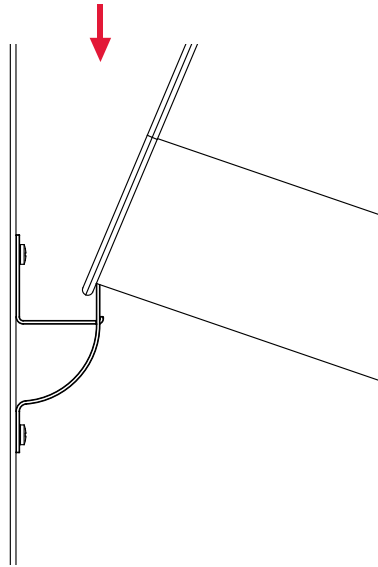

WHEELBARROW AND LADDER HANGER | PSM-1R INSTRUCTIONS

WWW.RACORSTORAGESOLUTIONS.COM

TOOLS REQUIRED

PARTS LIST

x1 Bracket

x2 2" (5 cm) wood screws

WARNING

Please read installation instructions carefully prior to installing. Before using the product thoroughly test the fully-weighted product (with equipment in place) to ensure the product has been installed properly. Do not allow children to play on product. ITW Brands is not responsible for any damage resulting from improper installation, overloading or product failure.

- 1 Verify the height of the hook is at a convenient location and that the wheelbarrow or ladder has adequate clearance once hanging.

- 2 Position the bracket on the wall with enough ceiling and floor clearance for the wheelbarrow or ladder. Make sure the rack is level.

Mark holes through rack mounting plate, drill 1/8" pilot holes and install screws into stud. Tighten screws firmly.

LIP OF WHEELBARROW OR LADDER RUNG

A USING THE BRACKET

The bracket can hold a wheelbarrow or ladder. Simply place the back of the wheelbarrow or the rung of the ladder in recess of the bracket.

B WHEELBARROW PLACEMENT

The wheelbarrow is held in place against the lip of the bracket by the arms of the wheelbarrow pushing out against the wall. A ladder may simply be held up by one of its rungs.

Limited Warranty: These products are sold "as is" without any express or implied warranties. ITW Brands' sole liability, if any, shall be to replace this product or refund the purchase price. The performance of these products is subject to variable conditions and maximum load ratings are shown for comparison purposes only.