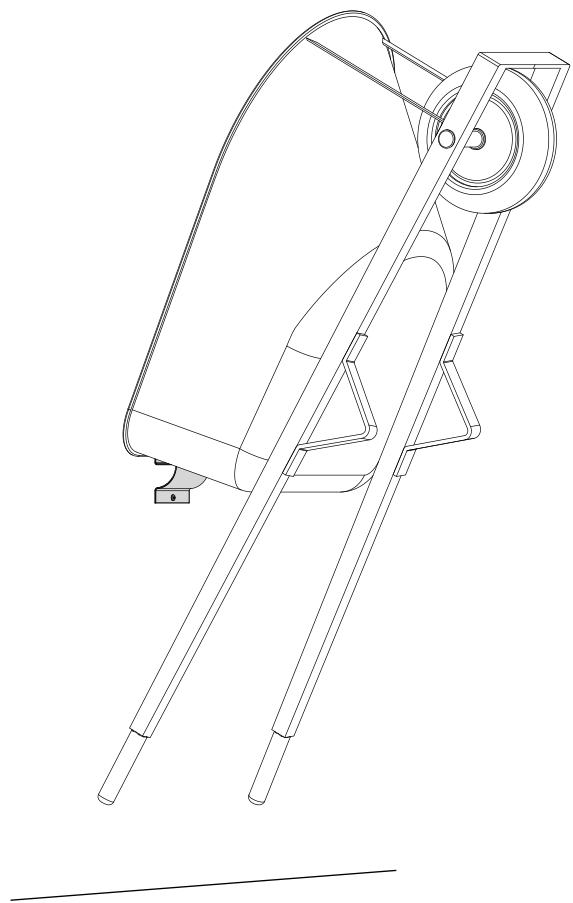

WHEELBARROW AND LADDER HANGER | PSM-1R INSTRUCTIONS

WWW.RACORSTORAGESOLUTIONS.COM

TOOLS REQUIRED

PARTS LIST

x1 Bracket

x2 2" (5 cm) wood screws

WARNING

Please read installation instructions carefully prior to installing. Before using the product thoroughly test the fully-weighted product (with equipment in place) to ensure the product has been installed properly. Do not allow children to play on product. ITW Brands is not responsible for any damage resulting from improper installation, overloading or product failure.

- 1 Verify the height of the hook is at a convenient location and that the wheelbarrow or ladder has adequate clearance once hanging.

- 2 Position the bracket on the wall with enough ceiling and floor clearance for the wheelbarrow or ladder. Make sure the rack is level.

Mark holes through rack mounting plate, drill 1/8" pilot holes and install screws into stud. Tighten screws firmly.

LIP OF WHEELBARROW OR LADDER RUNG

A USING THE BRACKET

The bracket can hold a wheelbarrow or ladder. Simply place the back of the wheelbarrow or the rung of the ladder in recess of the bracket.

B WHEELBARROW PLACEMENT

The wheelbarrow is held in place against the lip of the bracket by the arms of the wheelbarrow pushing out against the wall. A ladder may simply be held up by one of its rungs.

Limited Warranty: These products are sold "as is" without any express or implied warranties. ITW Brands' sole liability, if any, shall be to replace this product or refund the purchase price. The performance of these products is subject to variable conditions and maximum load ratings are shown for comparison purposes only.