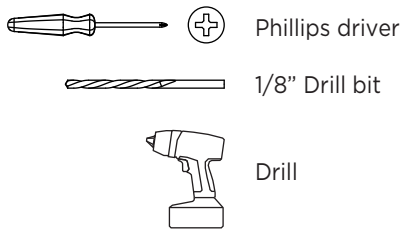

WHEELBARROW AND LADDER HANGER | PSM-1R INSTRUCTIONS

WWW.RACORSTORAGESOLUTIONS.COM

TOOLS REQUIRED

PARTS LIST

x1 Bracket

x2 2" (5 cm) wood screws

WARNING

Please read installation instructions carefully prior to installing. Before using the product thoroughly test the fully-weighted product (with equipment in place) to ensure the product has been installed properly. Do not allow children to play on product. ITW Brands is not responsible for any damage resulting from improper installation, overloading or product failure.

- 1 Verify the height of the hook is at a convenient location and that the wheelbarrow or ladder has adequate clearance once hanging.

- 2 Position the bracket on the wall with enough ceiling and floor clearance for the wheelbarrow or ladder. Make sure the rack is level.

Mark holes through rack mounting plate, drill 1/8" pilot holes and install screws into stud. Tighten screws firmly.

LIP OF WHEELBARROW OR LADDER RUNG

A USING THE BRACKET

The bracket can hold a wheelbarrow or ladder. Simply place the back of the wheelbarrow or the rung of the ladder in recess of the bracket.