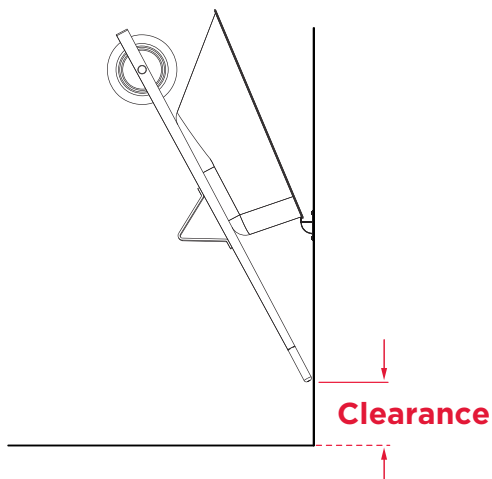

WHEELBARROW AND LADDER HANGER | PSM-1R INSTRUCTIONS

WWW.RACORSTORAGESOLUTIONS.COM

TOOLS REQUIRED

PARTS LIST

x1 Bracket

x2 2" (5 cm) wood screws

WARNING

Please read installation instructions carefully prior to installing. Before using the product thoroughly test the fully-weighted product (with equipment in place) to ensure the product has been installed properly. Do not allow children to play on product. ITW Brands is not responsible for any damage resulting from improper installation, overloading or product failure.

- 1 Verify the height of the hook is at a convenient location and that the wheelbarrow or ladder has adequate clearance once hanging.

- 2 Position the bracket on the wall with enough ceiling and floor clearance for the wheelbarrow or ladder. Make sure the rack is level.

Mark holes through rack mounting plate, drill 1/8" pilot holes and install screws into stud. Tighten screws firmly.

LIP OF WHEELBARROW OR LADDER RUNG

A USING THE BRACKET

The bracket can hold a wheelbarrow or ladder. Simply place the back of the wheelbarrow or the rung of the ladder in recess of the bracket.

B WHEELBARROW PLACEMENT

The wheelbarrow is held in place against the lip of the bracket by the arms of the wheelbarrow pushing out against the wall. A ladder may simply be held up by one of its rungs.

Limited Warranty: These products are sold "as is" without any express or implied warranties. ITW Brands' sole liability, if any, shall be to replace this product or refund the purchase price. The performance of these products is subject to variable conditions and maximum load ratings are shown for comparison purposes only.