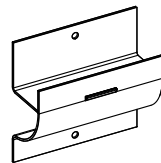

WHEELBARROW AND LADDER HANGER | PSM-1R INSTRUCTIONS

WWW.RACORSTORAGESOLUTIONS.COM

TOOLS REQUIRED

PARTS LIST

x1 Bracket

x2 2" (5 cm) wood screws

WARNING

Please read installation instructions carefully prior to installing. Before using the product thoroughly test the fully-weighted product (with equipment in place) to ensure the product has been installed properly. Do not allow children to play on product. ITW Brands is not responsible for any damage resulting from improper installation, overloading or product failure.

- 1 Verify the height of the hook is at a convenient location and that the wheelbarrow or ladder has adequate clearance once hanging.

- 2 Position the bracket on the wall with enough ceiling and floor clearance for the wheelbarrow or ladder. Make sure the rack is level.

Mark holes through rack mounting plate, drill 1/8" pilot holes and install screws into stud. Tighten screws firmly.

LIP OF WHEELBARROW OR LADDER RUNG

A USING THE BRACKET

The bracket can hold a wheelbarrow or ladder. Simply place the back of the wheelbarrow or the rung of the ladder in recess of the bracket.

B WHEELBARROW PLACEMENT

The wheelbarrow is held in place against the lip of the bracket by the arms of the wheelbarrow pushing out against the wall. A ladder may simply be held up by one of its rungs.

Limited Warranty: These products are sold "as is" without any express or implied warranties. ITW Brands' sole liability, if any, shall be to replace this product or refund the purchase price. The performance of these products is subject to variable conditions and maximum load ratings are shown for comparison purposes only.