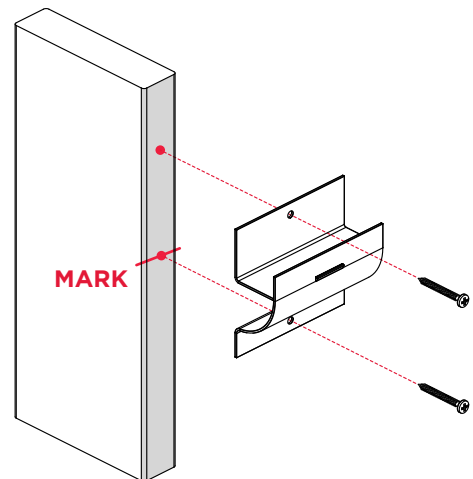

WHEELBARROW AND LADDER HANGER | PSM-1R INSTRUCTIONS

WWW.RACORSTORAGESOLUTIONS.COM

TOOLS REQUIRED

PARTS LIST

x1 Bracket

x2 2" (5 cm) wood screws

WARNING

Please read installation instructions carefully prior to installing. Before using the product thoroughly test the fully-weighted product (with equipment in place) to ensure the product has been installed properly. Do not allow children to play on product. ITW Brands is not responsible for any damage resulting from improper installation, overloading or product failure.

- 1 Verify the height of the hook is at a convenient location and that the wheelbarrow or ladder has adequate clearance once hanging.

- 2 Position the bracket on the wall with enough ceiling and floor clearance for the wheelbarrow or ladder. Make sure the rack is level.

Mark holes through rack mounting plate, drill 1/8" pilot holes and install screws into stud. Tighten screws firmly.

LIP OF WHEELBARROW OR LADDER RUNG

A USING THE BRACKET

The bracket can hold a wheelbarrow or ladder. Simply place the back of the wheelbarrow or the rung of the ladder in recess of the bracket.

B WHEELBARROW PLACEMENT

The wheelbarrow is held in place against the lip of the bracket by the arms of the wheelbarrow pushing out against the wall. A ladder may simply be held up by one of its rungs.

Limited Warranty: These products are sold "as is" without any express or implied warranties. ITW Brands' sole liability, if any, shall be to replace this product or refund the purchase price. The performance of these products is subject to variable conditions and maximum load ratings are shown for comparison purposes only.